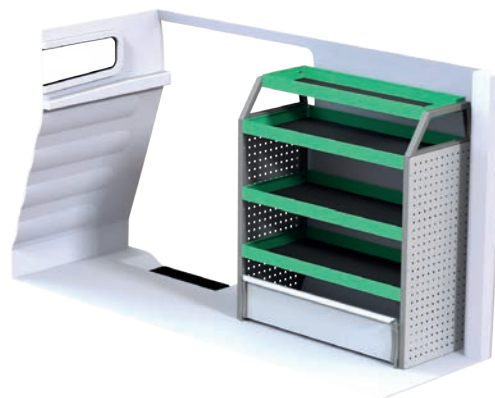

Art.Nr	LxDxH	Kg	Tim	Kr
F40847	1061x470x1185 mm	42	3,0	6 269