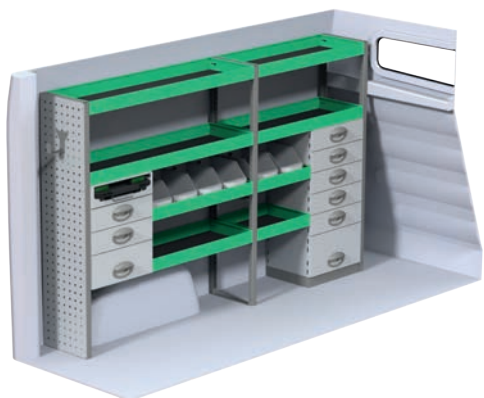

Art.Nr	LxDxH	Kg	Tim	Kr
F40846	1964x300x1220 mm	84	4,4	14 928