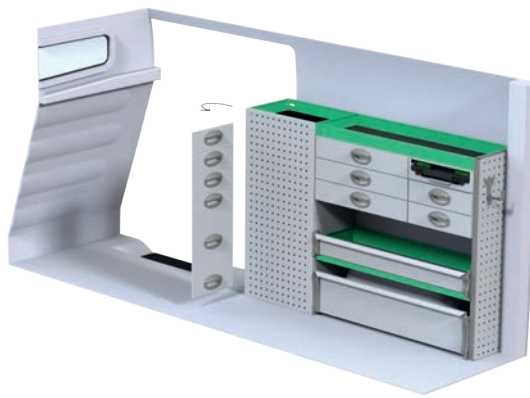

Art.Nr	LxDxH	Kg	Tim	Kr
F40865	1500x300x1000mm	86	5,5	13 946