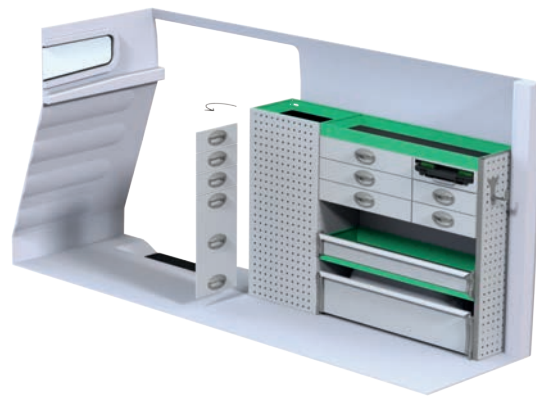

Art.Nr	LxDxH	Kg	Tim	Kr
F40865	1500x300x1000mm	86	5,5	13 946