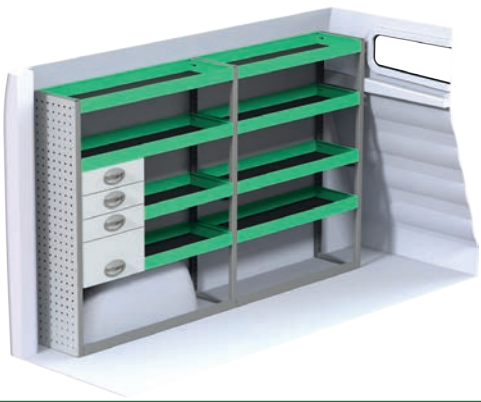

Art.Nr	LxDxH	Kg	Tim	Kr
F40841	1107x300x1000 mm	44	3,1	6 926

Art.Nr	LxDxH	Kg	Tim	Kr
F40842	1998x300x1220 mm	64	4,4	9 966

Art.Nr	LxDxH	Kg	Tim	Kr
F40843	1107x300x1000 mm	50	5,0	8 097

Art.Nr	LxDxH	Kg	Tim	Kr
F40844	1998x300x1000 mm	55	4,0	8 684