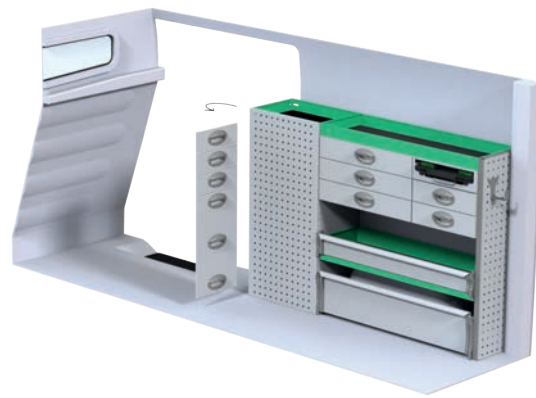

Art.Nr	LxDxH	Kg	Tim	Kr
F40865	1500x300x1000mm	86	5,5	13 946