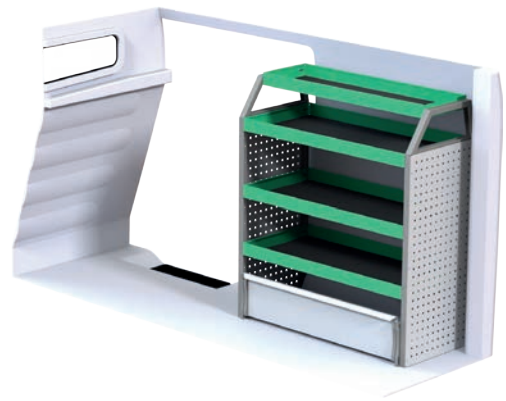

Art.Nr	LxDxH	Kg	Tim	Kr
F40847	1061x470x1185 mm	42	3,0	6 269